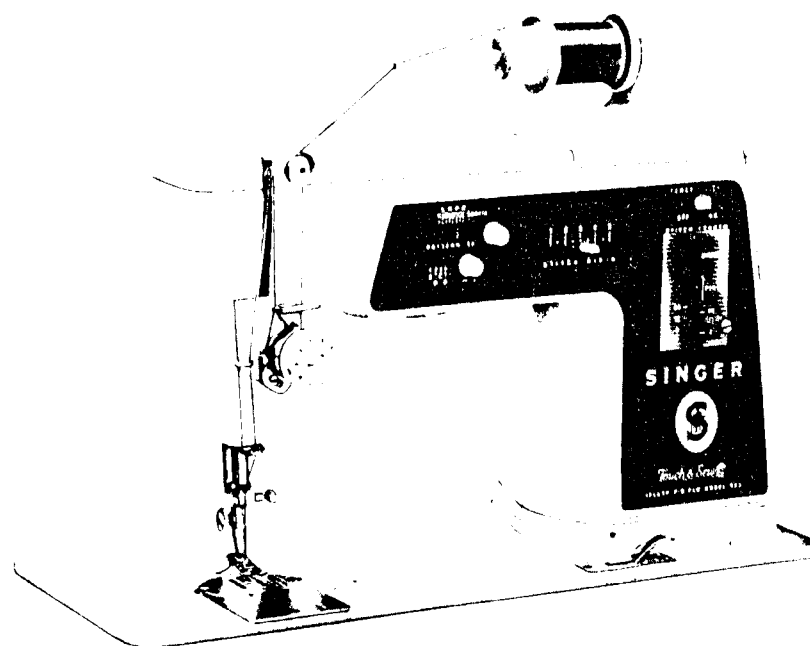

SINGER
625E1/625E6/625E7

List of Parts—Machines Nos. 625E1, 625E6 and 625E7

ATTACHMENT SET 161852

21906	Loop Retainer Disc
21913	Throat Plate
81200	Binder
161133	Tube of Oil
161166	Zipper Foot
161168	Button Foot
161172	Seam Guide
161195	Hemmer Foot
161276	Lint Brush
161873	Attachment Box
163131	Tabbin (2)
163242	Spool Pin
163455	Thread Guide
163483	Special Purpose Foot
170071-001	Presser Foot
172187	Fashion Disc 2
172190	Fashion Disc 4
172191	Fashion Disc 5
174529	Throat Plate
174545	Fashion Disc 17
2020(15x1)	Needles 14 (3) 16 (3)

List of Parts—Machines Nos. 625E1, 625E6 and 625E7

NOTE: Set of Mated Gears or Individual Gears are not furnished. Supplied only when repairs are made at the factory.

From the library of: Diamond Needle Corp