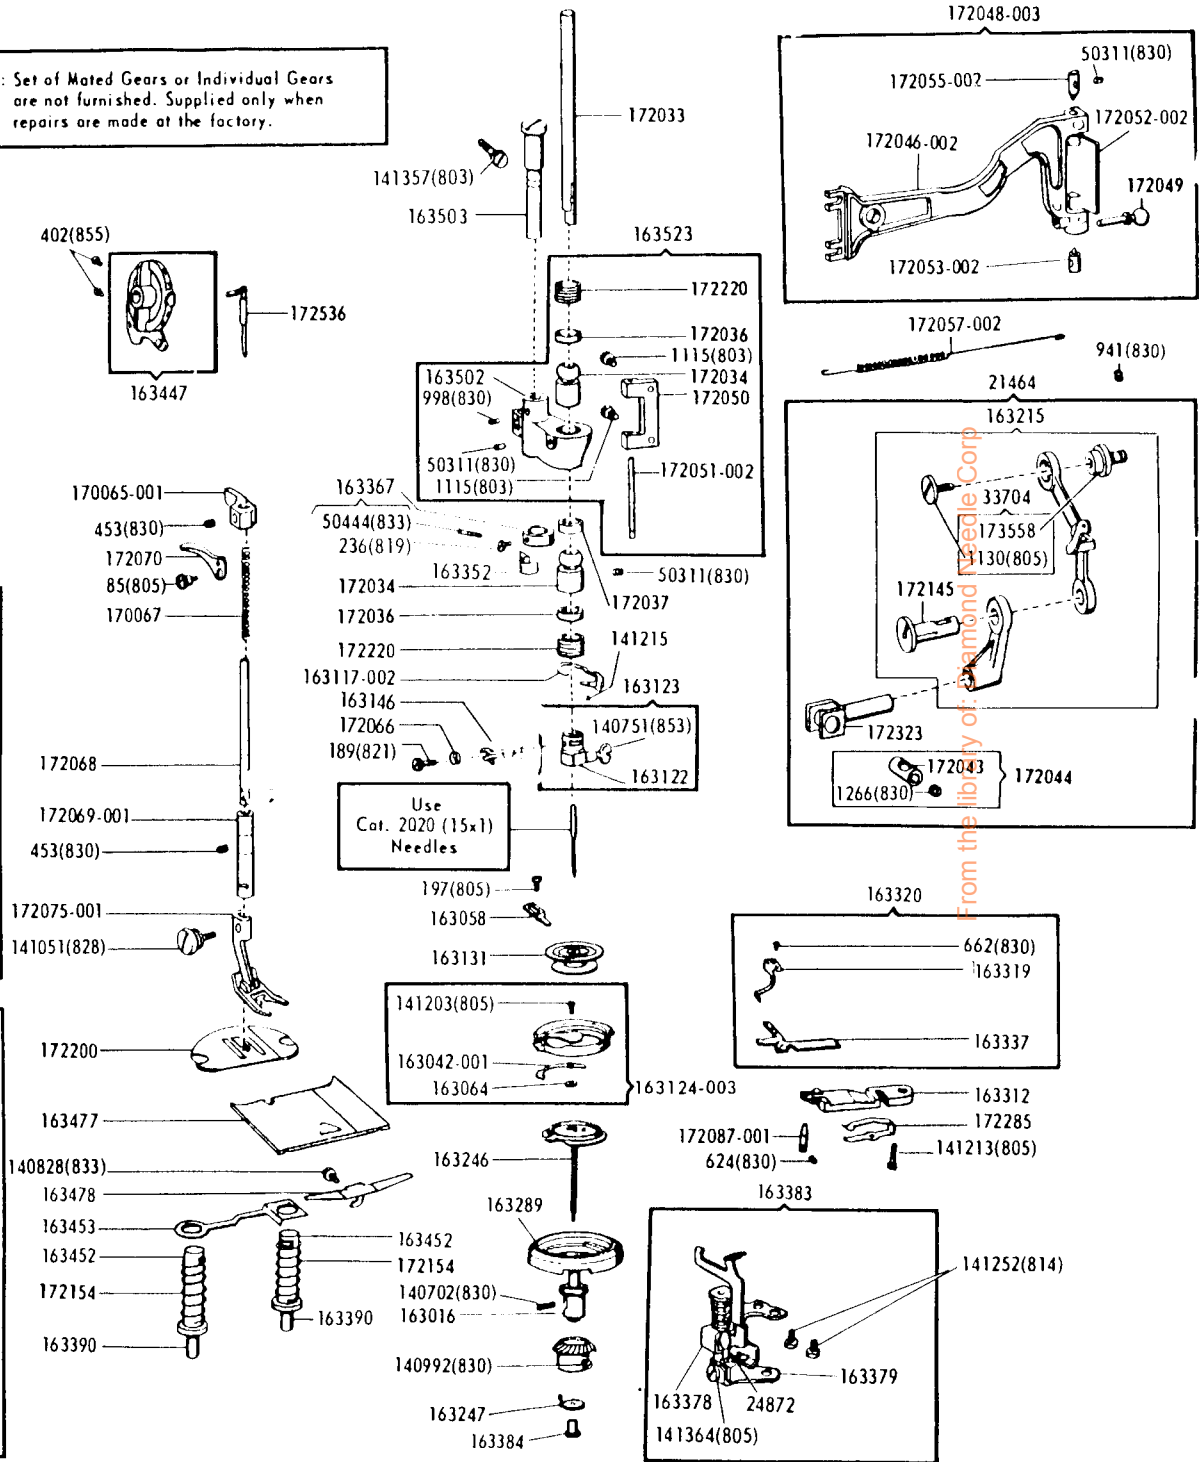

SINGER
625E1/625E6/625E7

List of Parts—Machines Nos. 625E1, 625E6 and 625E7

ATTACHMENT SET 161852

21906	Loop Retainer Disc
21913	Throat Plate
81200	Binder
161133	Tube of Oil
161166	Zipper Foot
161168	Button Foot
161172	Seam Guide
161195	Hemmer Foot
161276	Lint Brush
161873	Attachment Box
163131	Tabbin (2)
163242	Spool Pin
163455	Thread Guide
163483	Special Purpose Foot
170071-001	Presser Foot
172187	Fashion Disc 2
172190	Fashion Disc 4
172191	Fashion Disc 5
174529	Throat Plate
174545	Fashion Disc 17
2020(15x1)	Needles 14 (3) 16 (3)

List of Parts—Machines Nos. 625E1, 625E6 and 625E7

NOTE: Set of Mated Gears or Individual Gears are not furnished. Supplied only when repairs are made at the factory.

From the library of: Diamond Needle Corp

List of Parts—Machines Nos. 625E1, 625E6 and 625E7