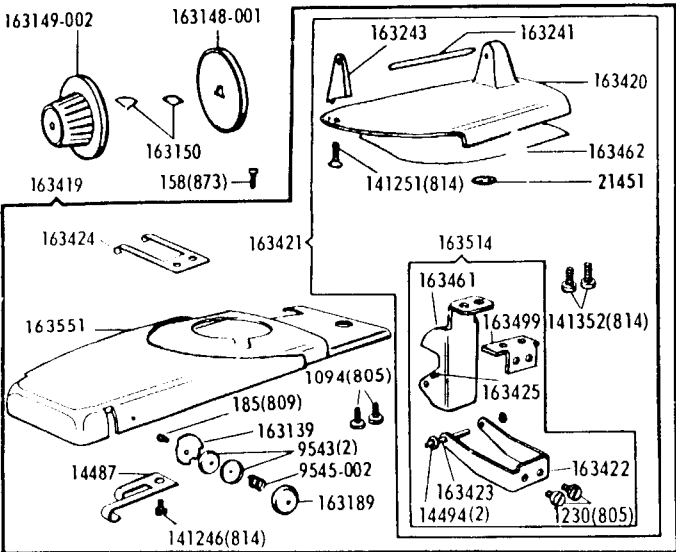

SINGER
625E1/625E6/625E7

List of Parts—Machines Nos. 625E1, 625E6 and 625E7

ATTACHMENT SET 161852

21906	Loop Retainer Disc
21913	Throat Plate
81200	Binder
161133	Tube of Oil
161166	Zipper Foot
161168	Button Foot
161172	Seam Guide
161195	Hemmer Foot
161276	Lint Brush
161873	Attachment Box
163131	Tabbin (2)
163242	Spool Pin
163455	Thread Guide
163483	Special Purpose Foot
170071-001	Presser Foot
172187	Fashion Disc 2
172190	Fashion Disc 4
172191	Fashion Disc 5
174529	Throat Plate
174545	Fashion Disc 17
2020(15x1)	Needles 14 (3) 16 (3)

List of Parts—Machines Nos. 625E1, 625E6 and 625E7

NOTE: Set of Mated Gears or Individual Gears are not furnished. Supplied only when repairs are made at the factory.

From the library of: Diamond Needle Corp

List of Parts—Machines Nos. 625E1, 625E6 and 625E7