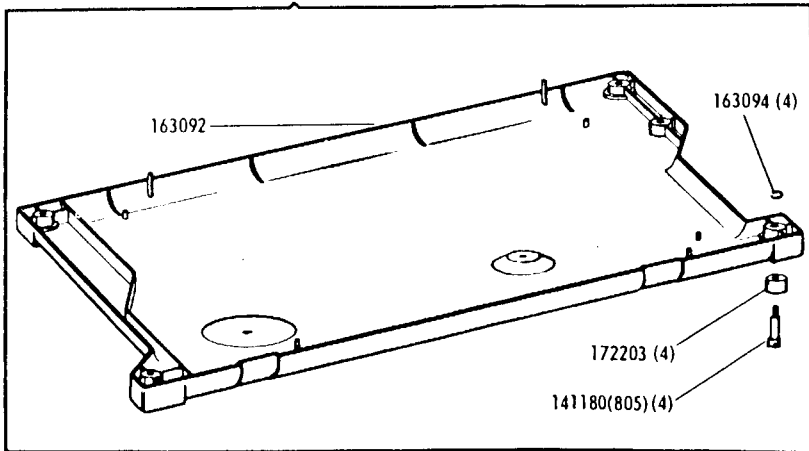

SINGER
625E1/625E6/625E7

List of Parts—Machines Nos. 625E1, 625E6 and 625E7

ATTACHMENT SET 161852

21906	Loop Retainer Disc
21913	Throat Plate
81200	Binder
161133	Tube of Oil
161166	Zipper Foot
161168	Button Foot
161172	Seam Guide
161195	Hemmer Foot
161276	Lint Brush
161873	Attachment Box
163131	Tabbin (2)
163242	Spool Pin
163455	Thread Guide
163483	Special Purpose Foot
170071-001	Presser Foot
172187	Fashion Disc 2
172190	Fashion Disc 4
172191	Fashion Disc 5
174529	Throat Plate
174545	Fashion Disc 17
2020(15x1)	Needles 14 (3) 16 (3)

List of Parts—Machines Nos. 625E1, 625E6 and 625E7

NOTE: Set of Mated Gears or Individual Gears are not furnished. Supplied only when repairs are made at the factory.

From the library of: Diamond Needle Corp