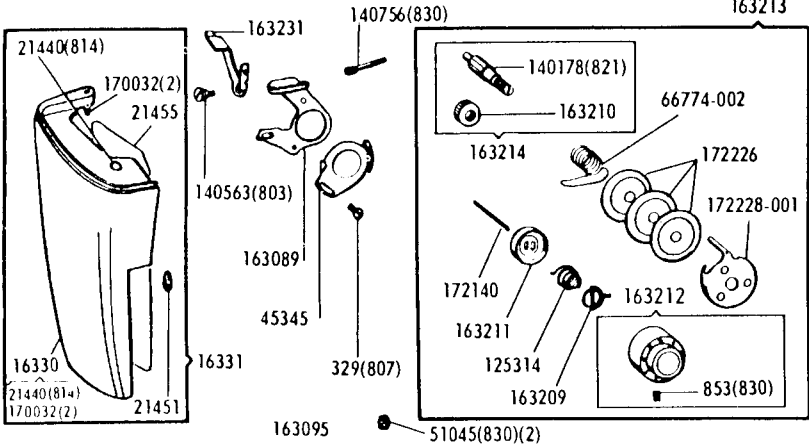

SINGER
625E1/625E6/625E7

List of Parts—Machines Nos. 625E1, 625E6 and 625E7

ATTACHMENT SET 161852

21906	Loop Retainer Disc
21913	Throat Plate
81200	Binder
161133	Tube of Oil
161166	Zipper Foot
161168	Button Foot
161172	Seam Guide
161195	Hemmer Foot
161276	Lint Brush
161873	Attachment Box
163131	Tabbin (2)
163242	Spool Pin
163455	Thread Guide
163483	Special Purpose Foot
170071-001	Presser Foot
172187	Fashion Disc 2
172190	Fashion Disc 4
172191	Fashion Disc 5
174529	Throat Plate
174545	Fashion Disc 17
2020(15x1)	Needles 14 (3) 16 (3)

List of Parts—Machines Nos. 625E1, 625E6 and 625E7

NOTE: Set of Mated Gears or Individual Gears are not furnished. Supplied only when repairs are made at the factory.

From the library of: Diamond Needle Corp

List of Parts—Machines Nos. 625E1, 625E6 and 625E7